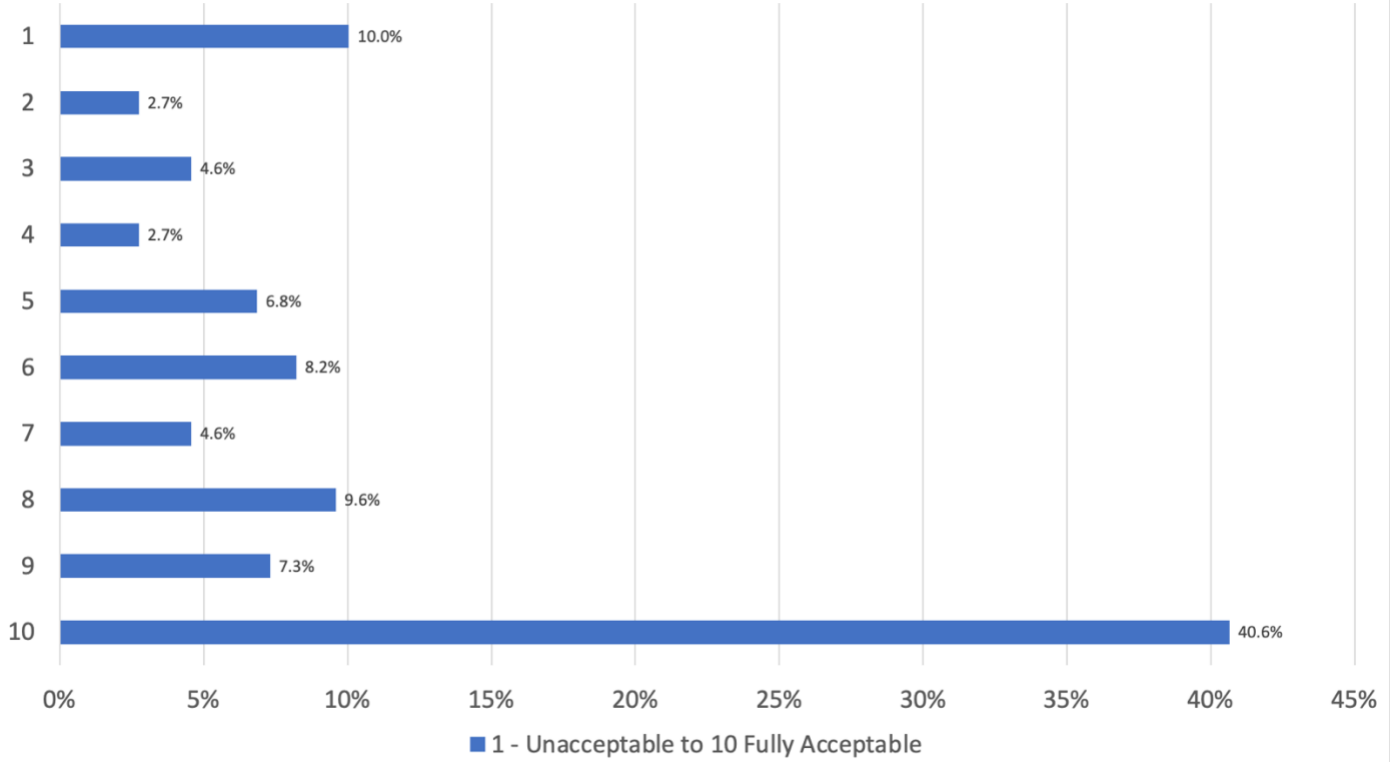

ON 1 Own Sky Replacement

213 Responses - 1hr