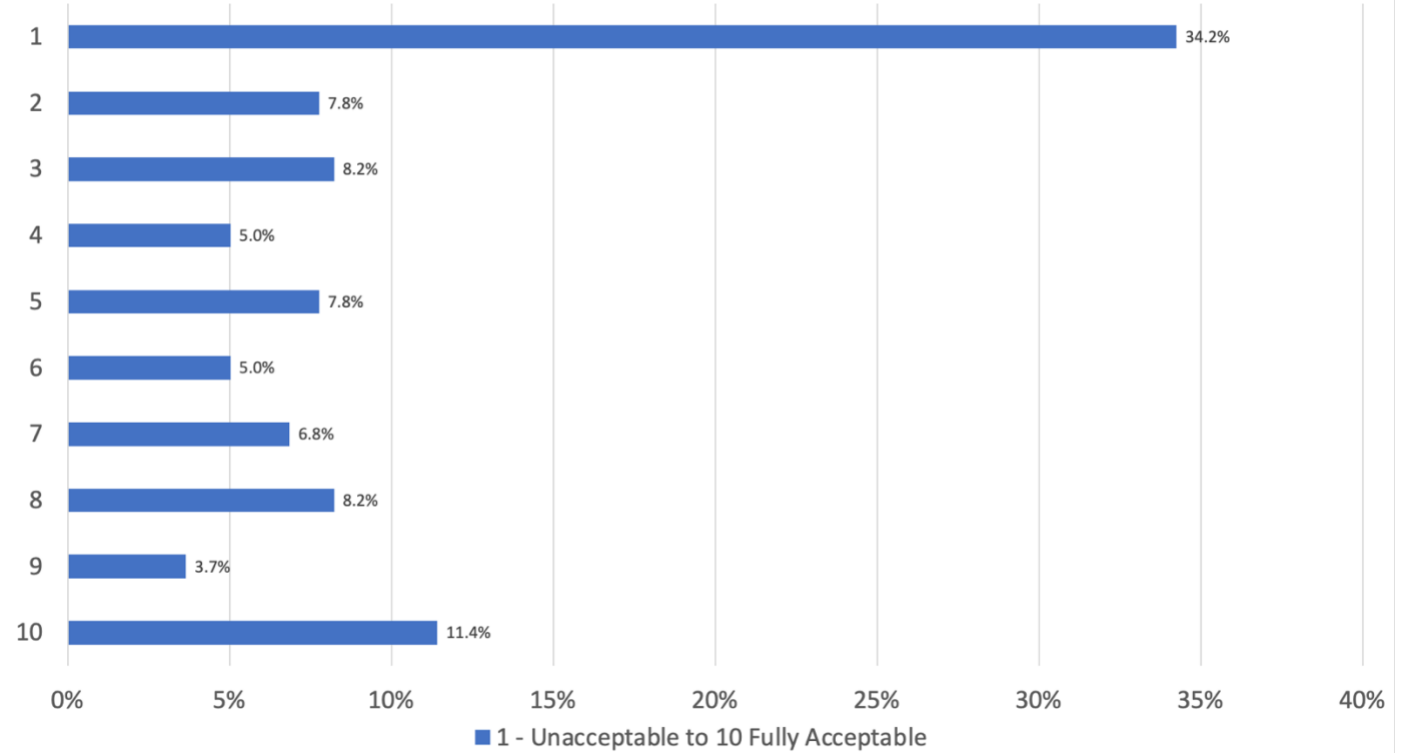

ON 1 Stock Sky Replacement

215 Responses - 1hr